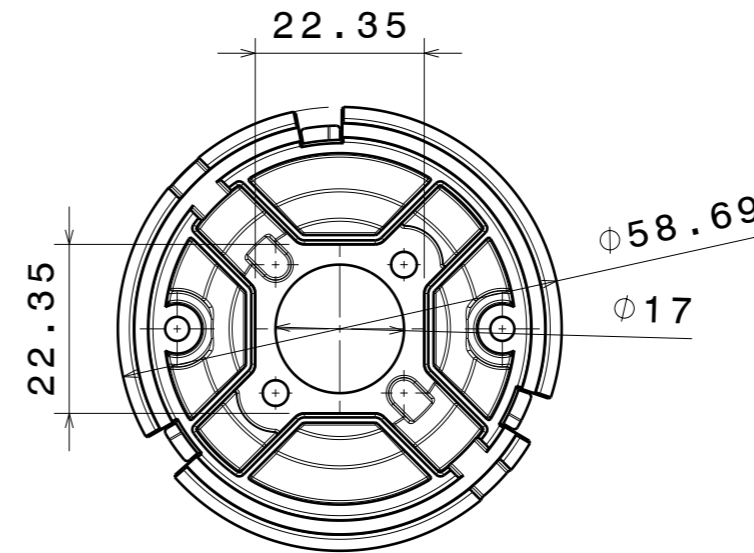

H G F E D C B A

Front view

Isometric view

Top view

Bottom view

INDEX	PART NO	DESCRIPTION	MATERIAL	COLOUR
1	C12105	LENA-STD-BASE-CXA20	PC	white

Tolerances if not otherwise shown According to DIN ISO 2768-1 Linear measures: class C According to DIN ISO 2768-2 Form and position: class L		 LediL Oy Salorankatu 10 FIN 24240 SALO Finland		
THIRD ANGLE PROJECTION: 		DRAWING TITLE C12105_LENA-STD-BASE-CXA20		
This drawing is the property of LEDiL Oy. It may not be reproduced, copied or communicated without a written agreement with LEDiL Oy.		SIZE A3	PART NUMBER C12105	
		SCALE 1:1	WEIGHT 11,93 g	SHEET 1/1