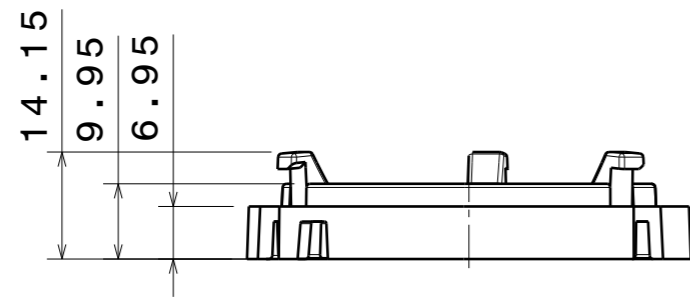

H G F E D C B A

Front view

Isometric view

Top view

Bottom view

INDEX	PART NO	DESCRIPTION	MATERIAL	COLOUR
1	C12105	LENA-STD-BASE-CXA20	PC	white

Tolerances if not otherwise shown According to DIN ISO 2768-1 Linear measures: class C According to DIN ISO 2768-2 Form and position: class L		 LediL Oy Salorankatu 10 FIN 24240 SALO Finland		
THIRD ANGLE PROJECTION: 		DRAWING TITLE C12105_LENA-STD-BASE-CXA20		
This drawing is the property of LEDiL Oy. It may not be reproduced, copied or communicated without a written agreement with LEDiL Oy.		SIZE A3	PART NUMBER C12105	
		SCALE 1:1	WEIGHT 11,93 g	SHEET 1/1