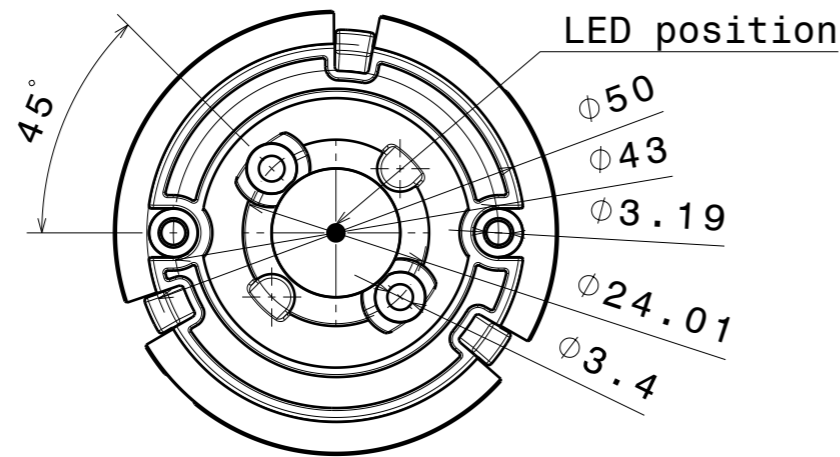

H G F E D C B A

Front view

Isometric view

Top view

Bottom view

INDEX	PART NO	DESCRIPTION	MATERIAL	COLOUR
1	C12105	LENA-STD-BASE-CXA20	PC	white

Tolerances if not otherwise shown According to DIN ISO 2768-1 Linear measures: class C According to DIN ISO 2768-2 Form and position: class L		 LediL Oy Salorankatu 10 FIN 24240 SALO Finland		
THIRD ANGLE PROJECTION: 		DRAWING TITLE C12105_LENA-STD-BASE-CXA20		
This drawing is the property of LEDiL Oy. It may not be reproduced, copied or communicated without a written agreement with LEDiL Oy.		SIZE A3	PART NUMBER C12105	
		SCALE 1:1	WEIGHT 11,93 g	SHEET 1/1